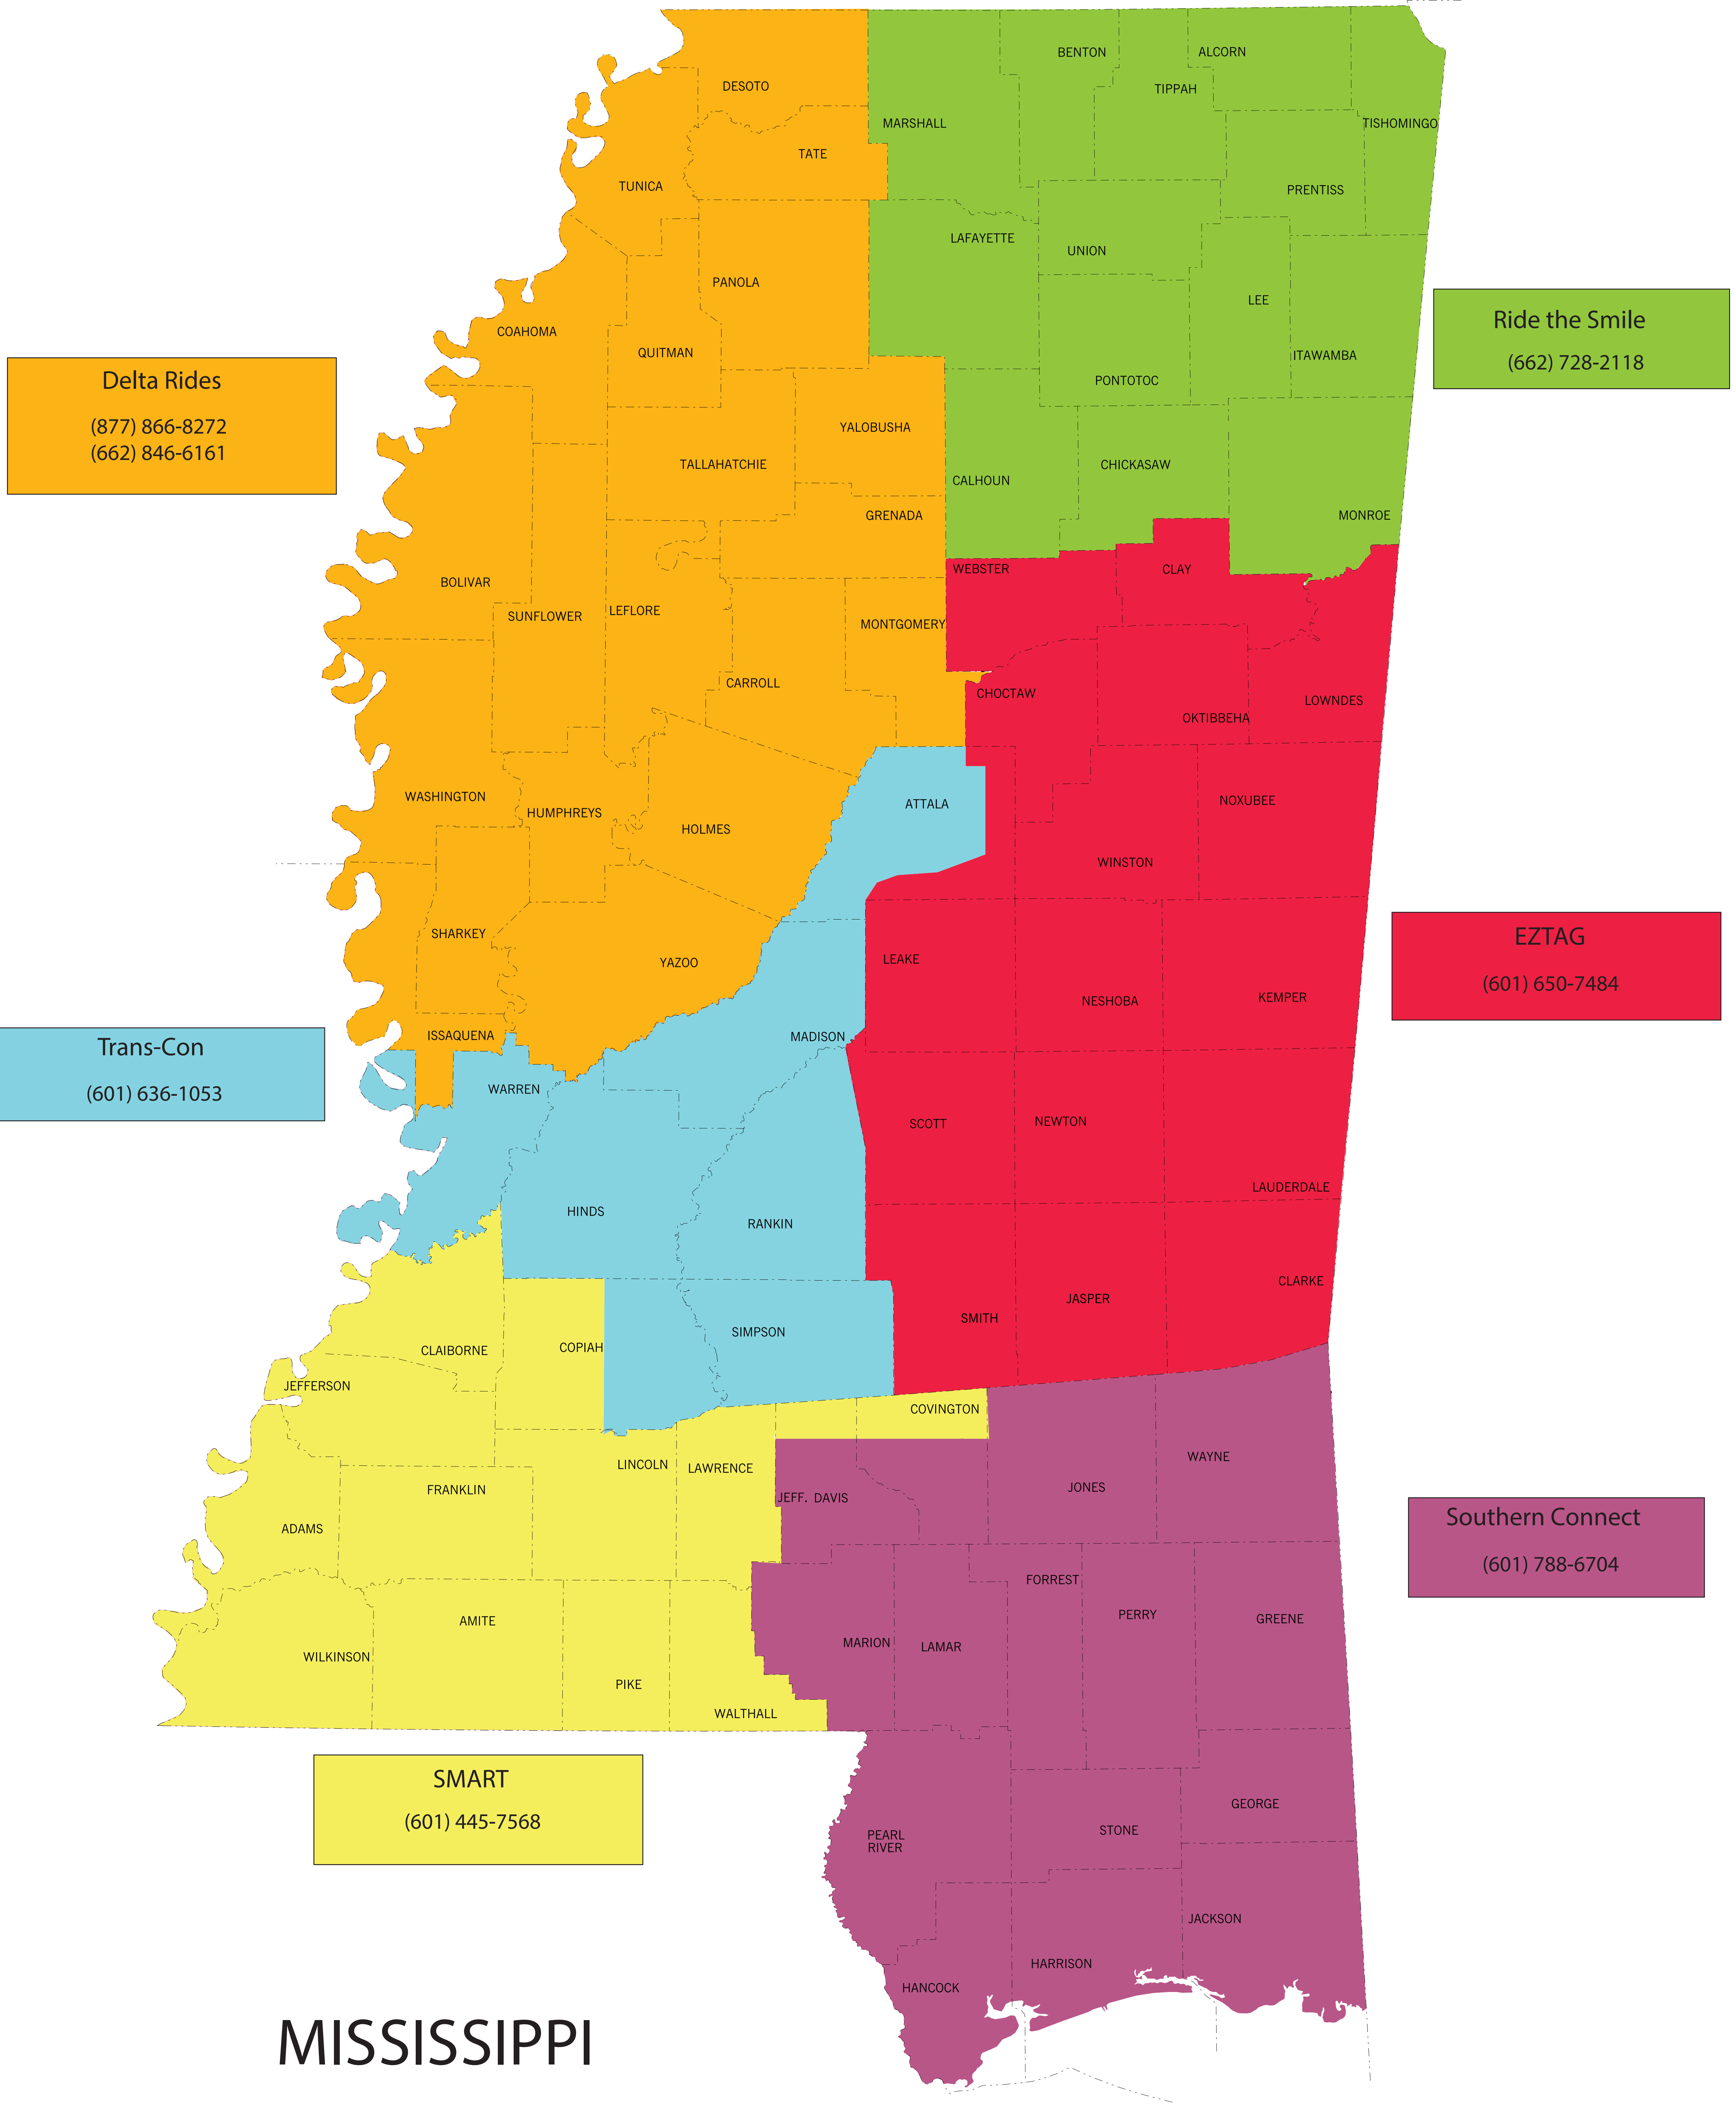

Regional Coordination Transportation Groups

MISSISSIPPI