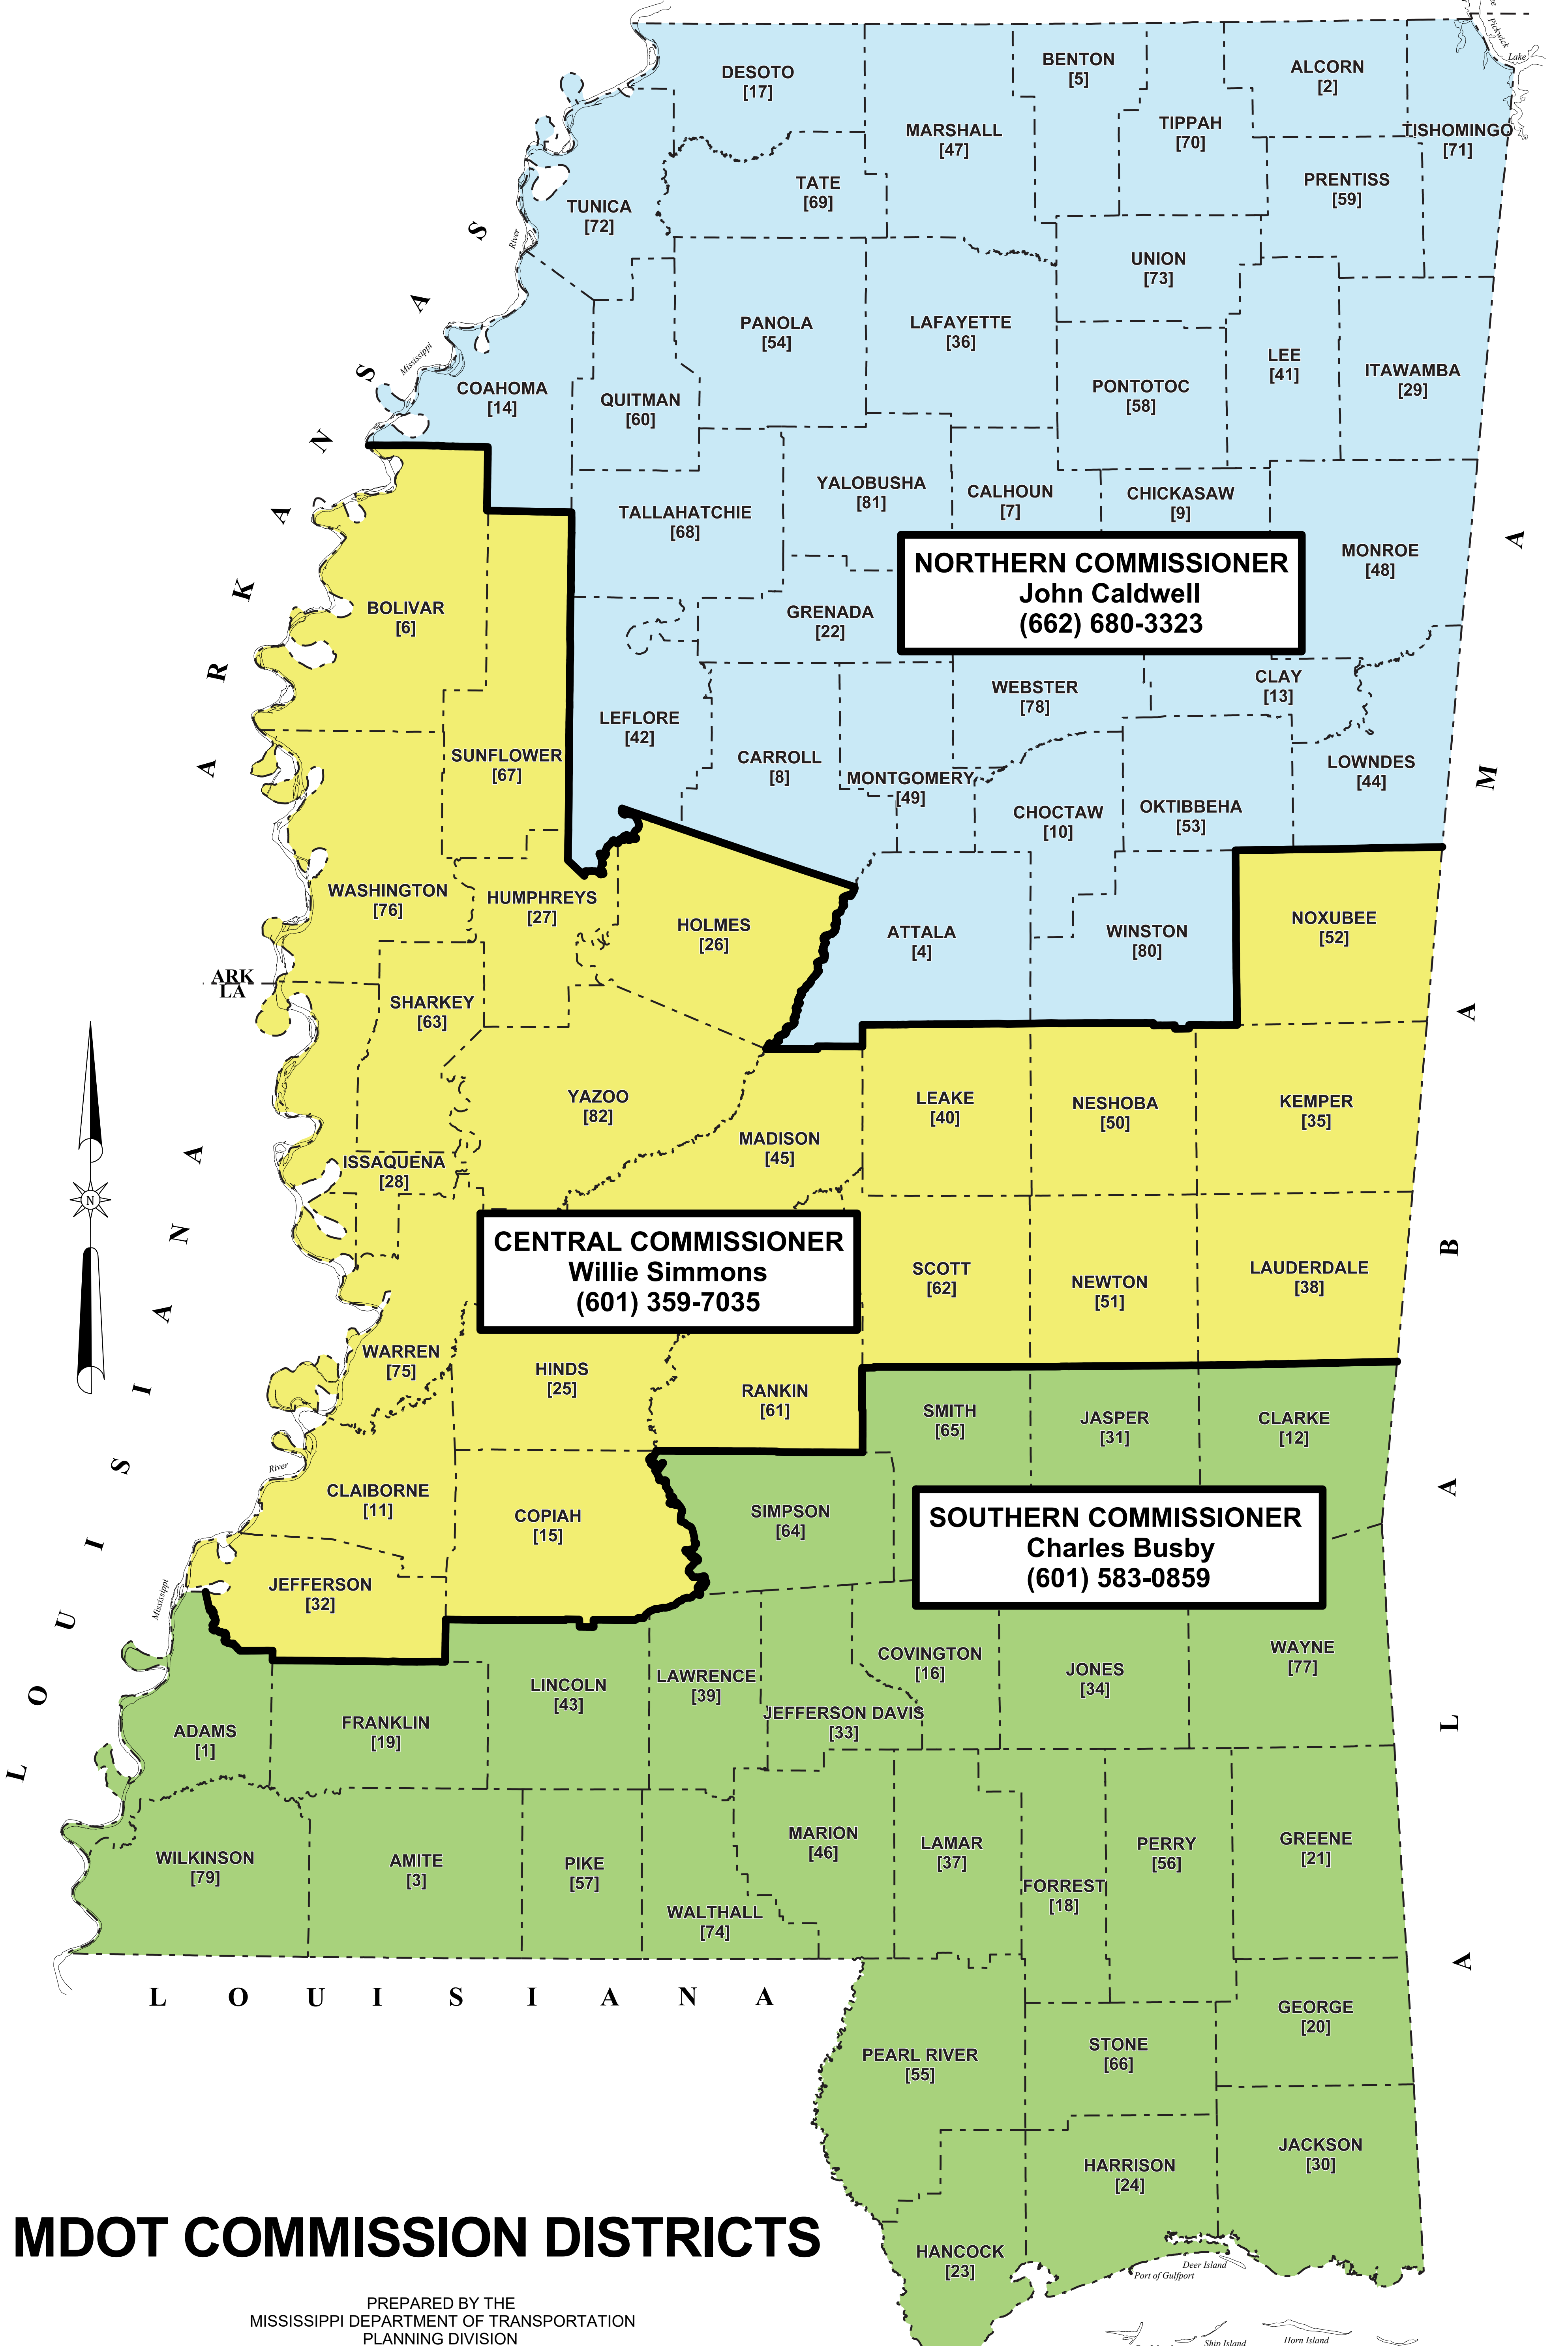

T E N N E S S E E

# MDOT COMMISSION DISTRICTS

PREPARED BY THE  
MISSISSIPPI DEPARTMENT OF TRANSPORTATION  
PLANNING DIVISION  
© 2024