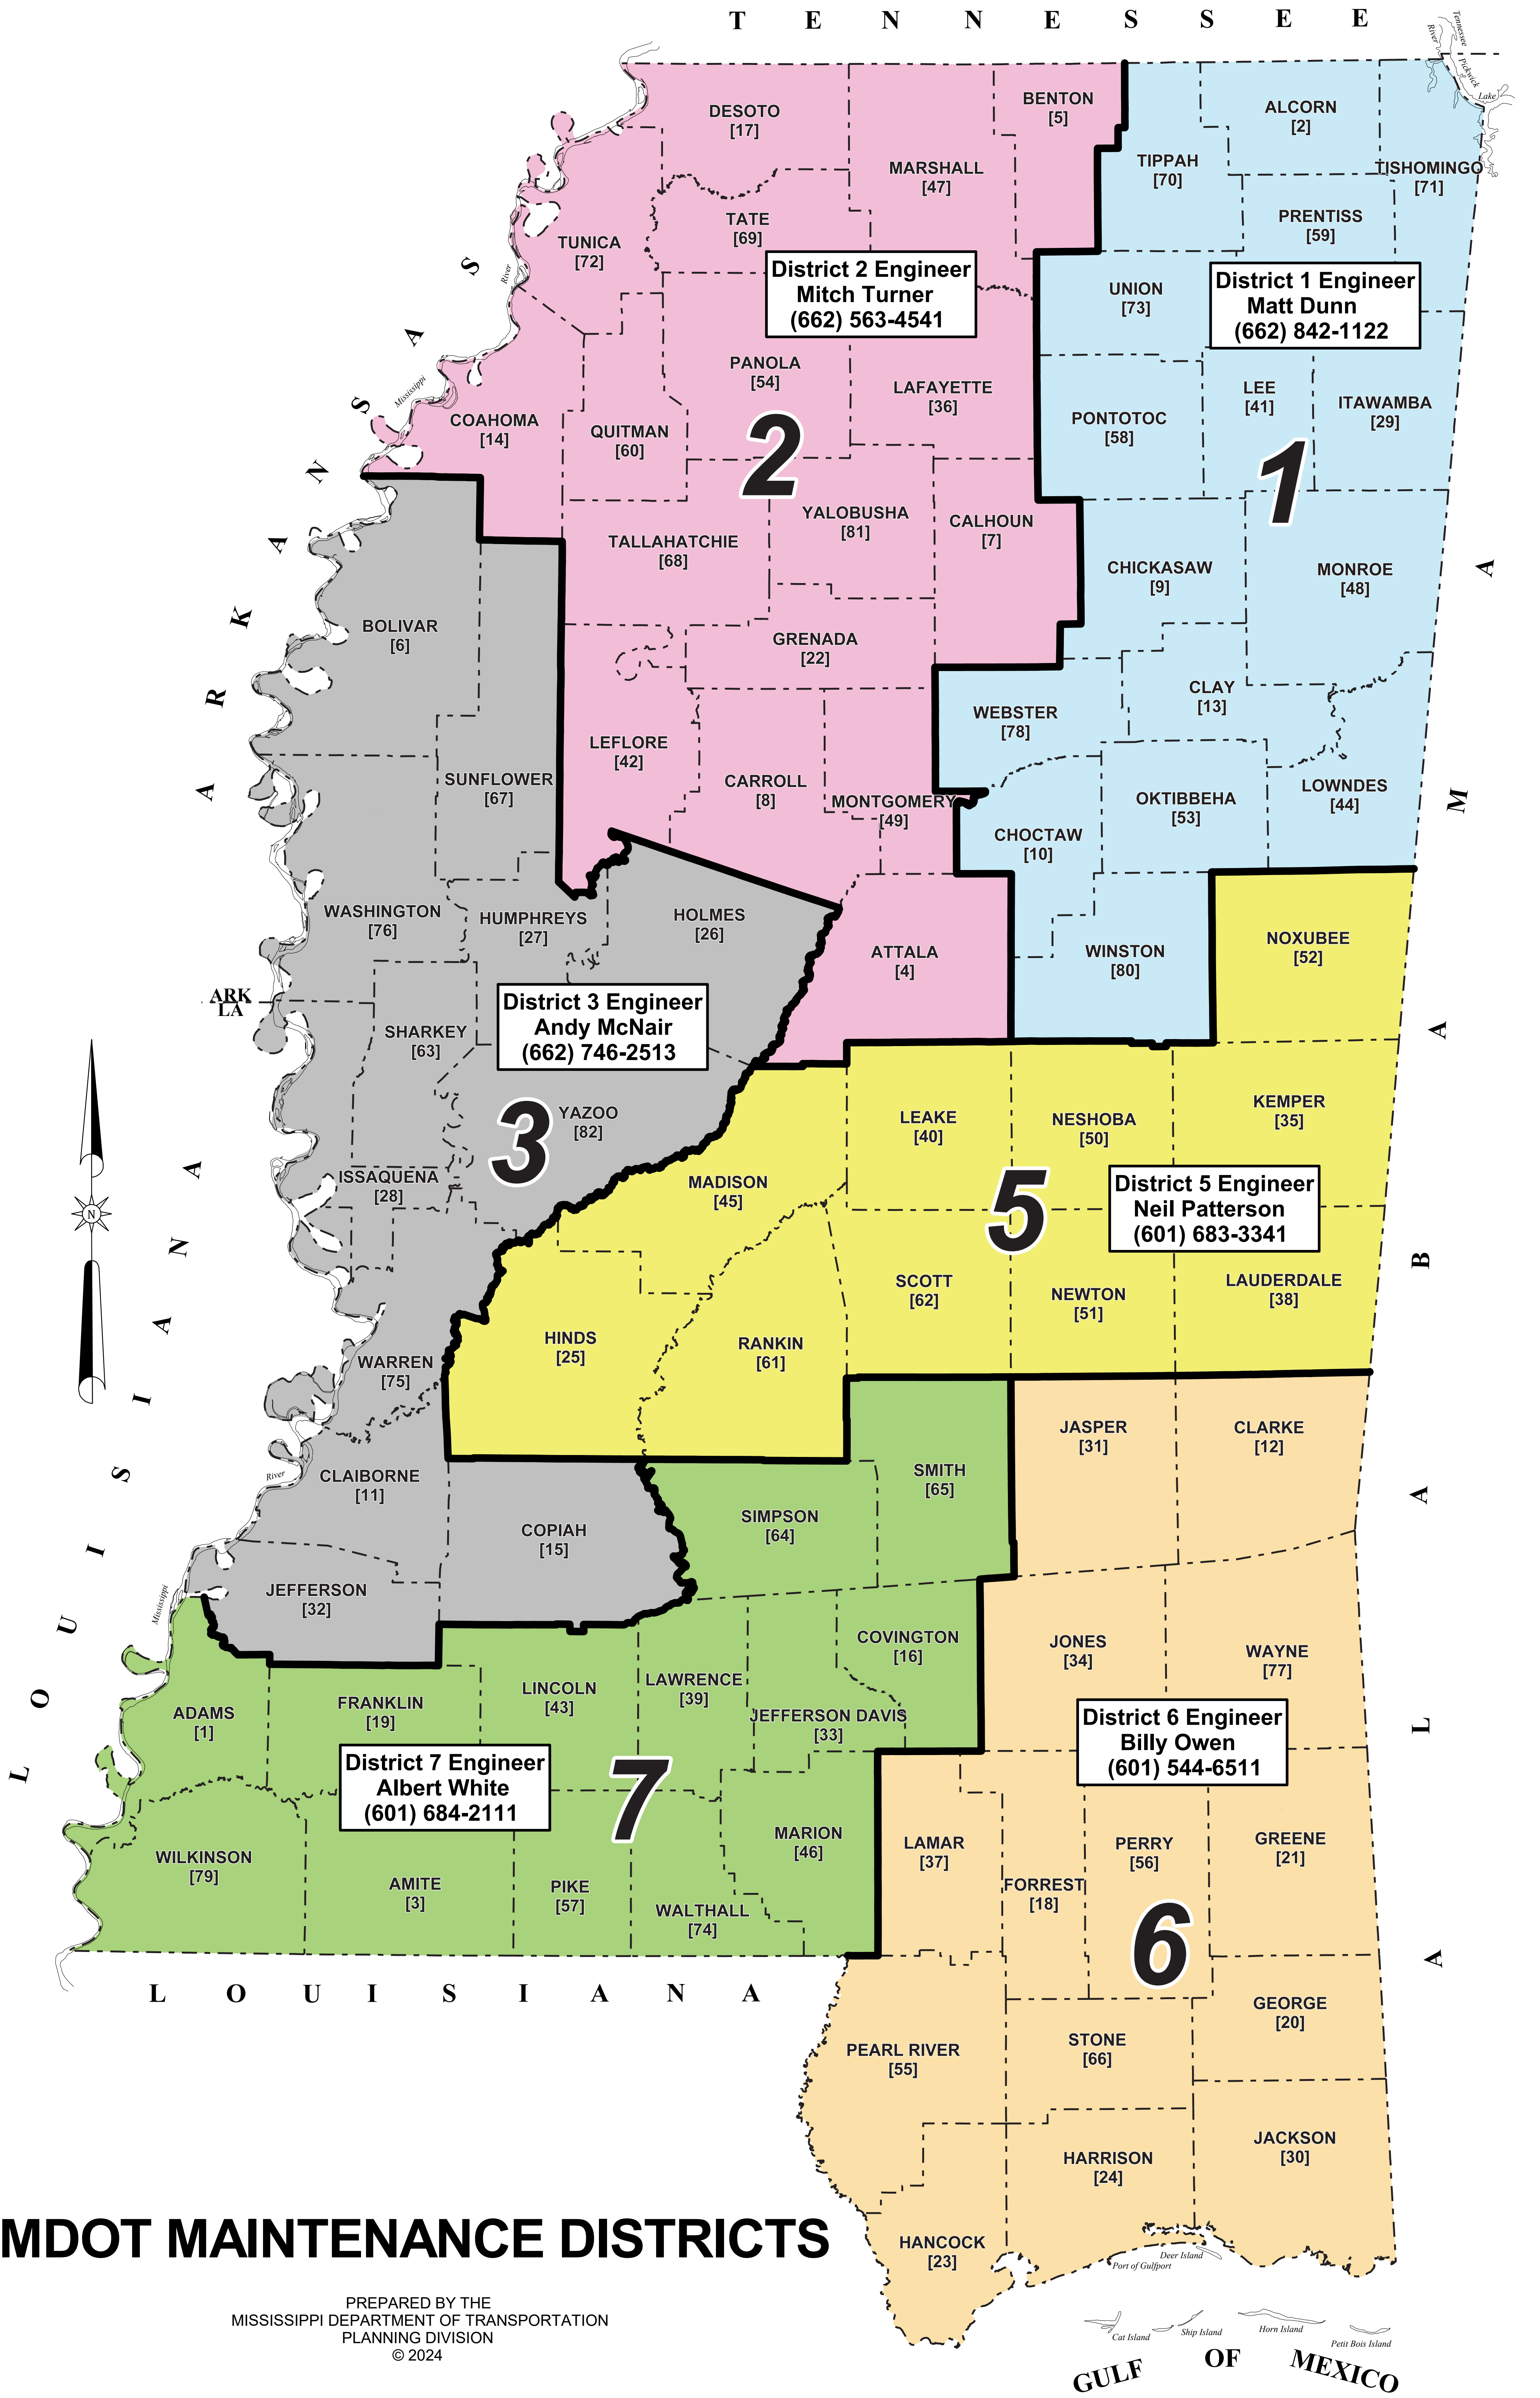

T E N N E S S E E

# MDOT MAINTENANCE DISTRICTS

PREPARED BY THE  
MISSISSIPPI DEPARTMENT OF TRANSPORTATION  
PLANNING DIVISION  
© 2024

GULF OF MEXICO  
Cat Island, Ship Island, Horn Island, Petit Bois Island