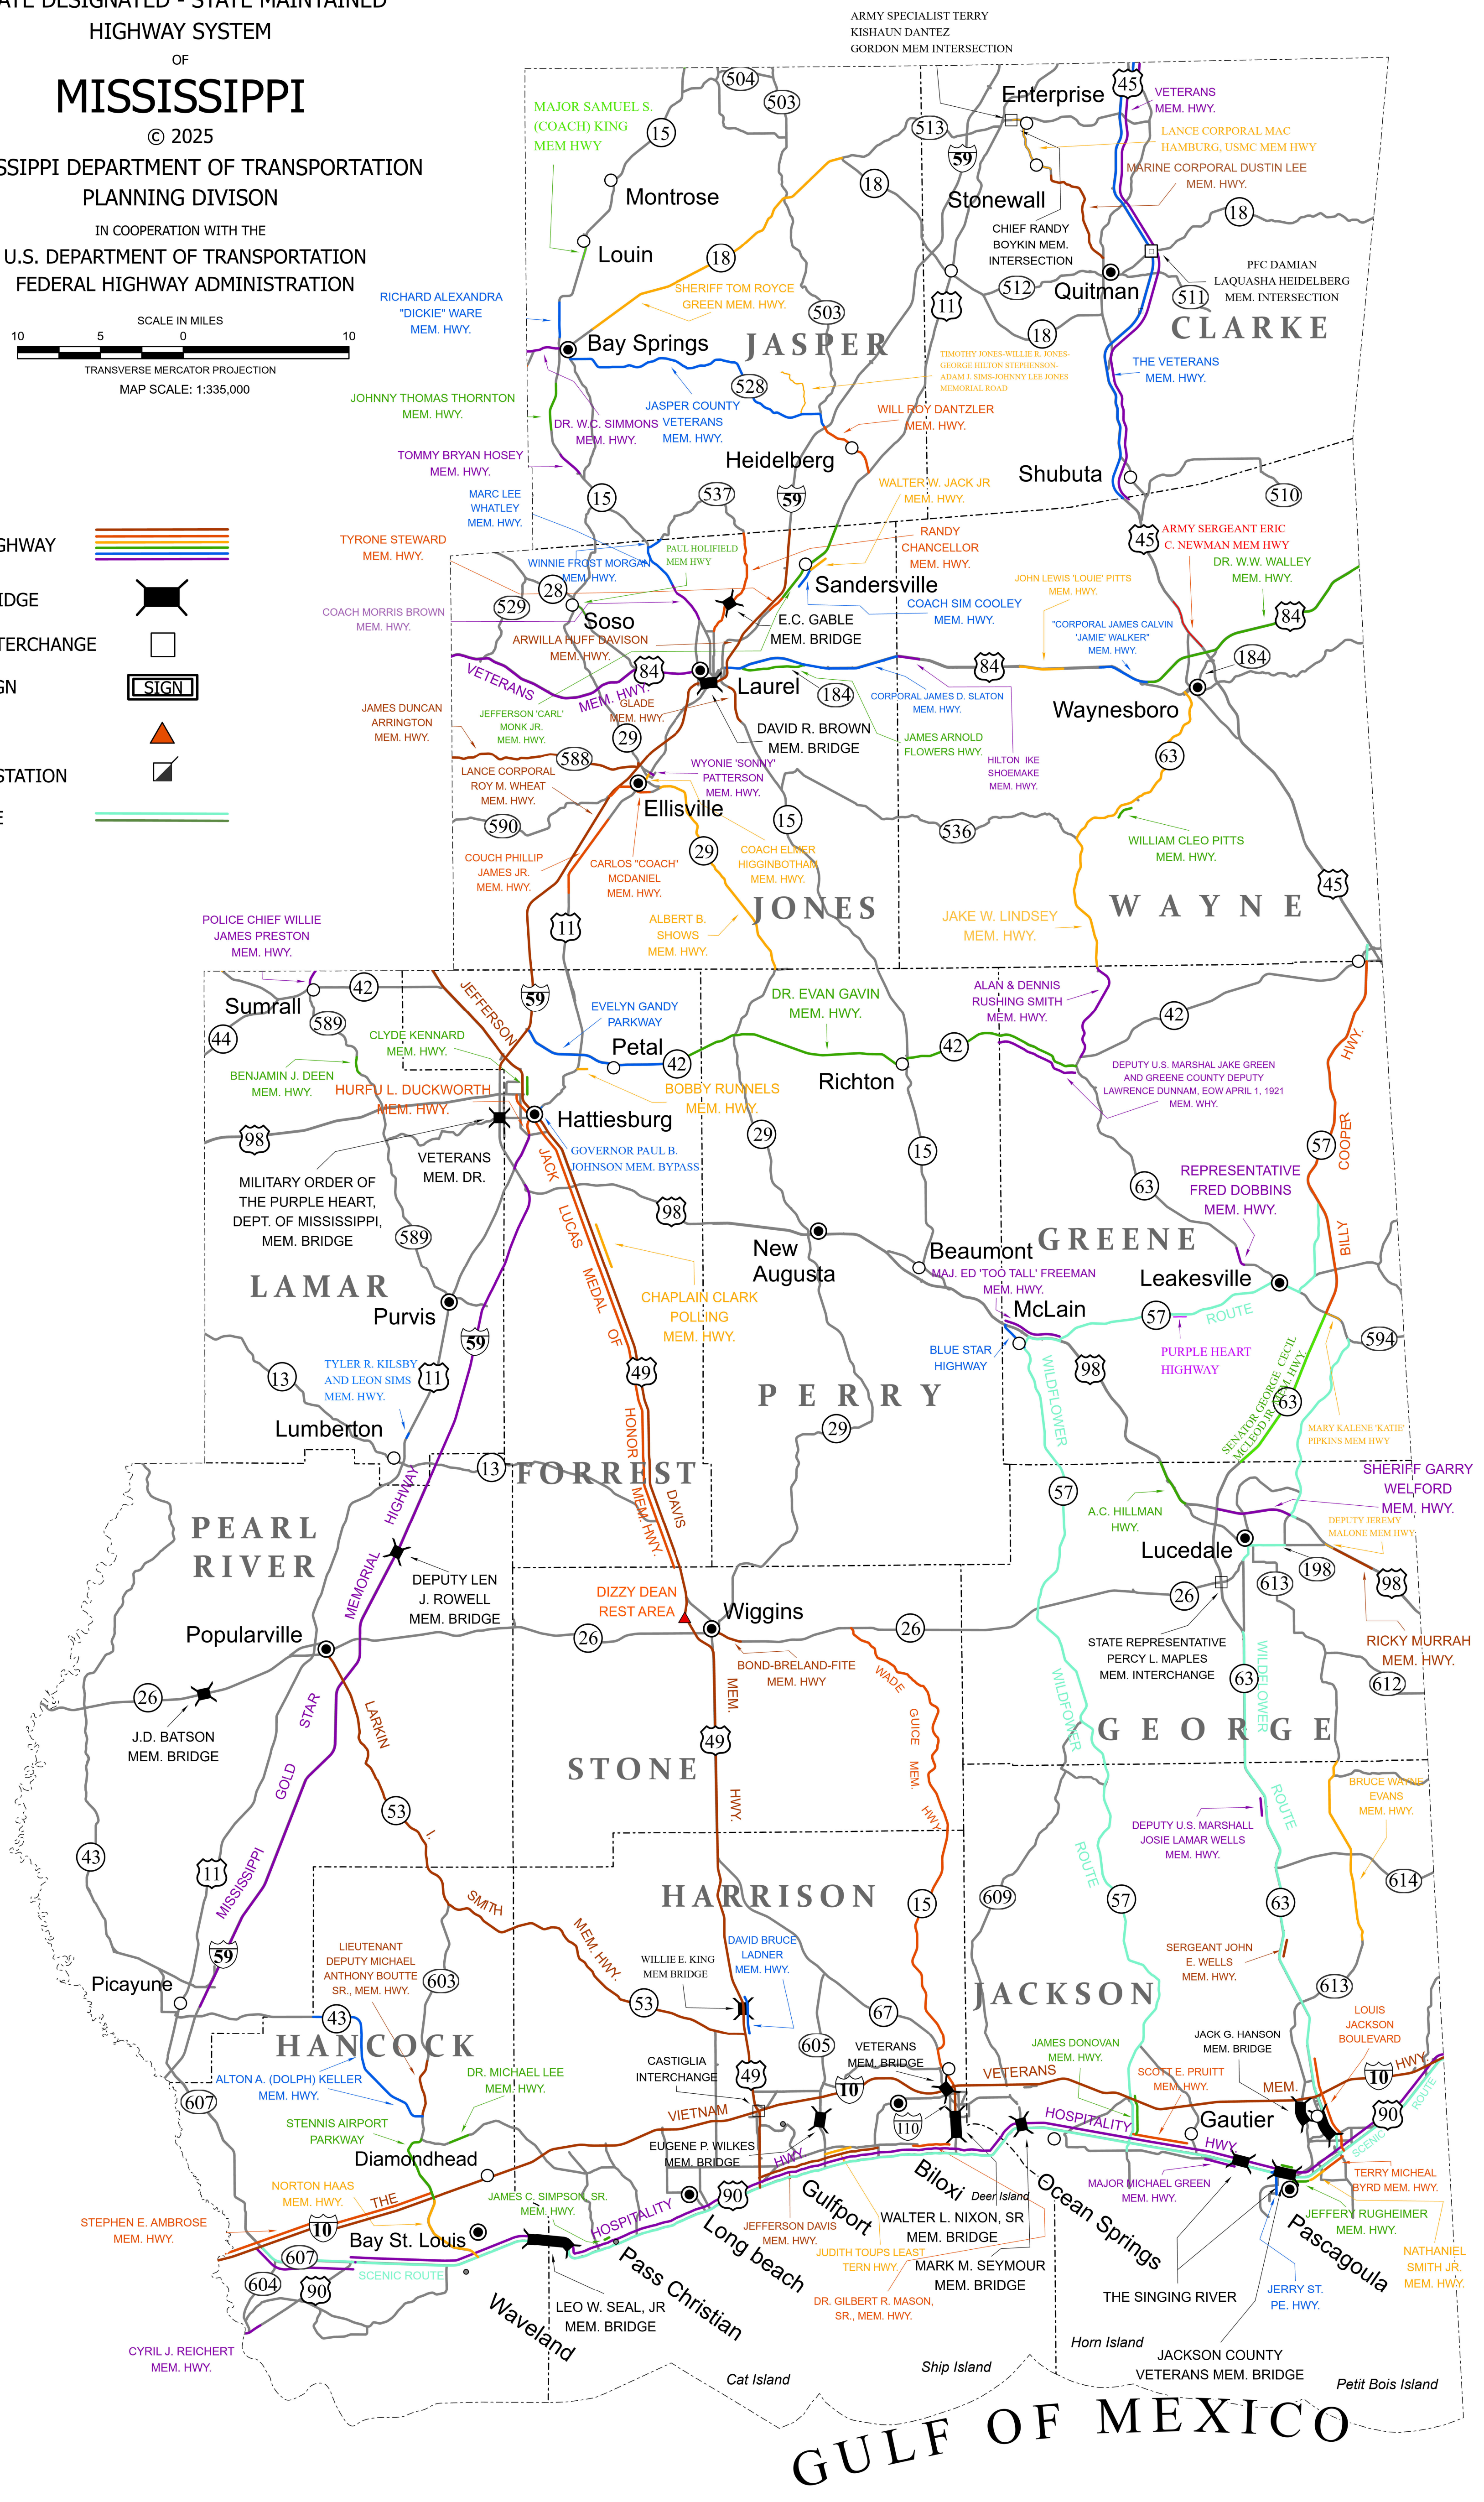

# DISTRICT 6 MEMORIAL HIGHWAY MAP

STATE DESIGNATED - STATE MAINTAINED  
HIGHWAY SYSTEM

OF  
**MISSISSIPPI**

© 2025

MISSISSIPPI DEPARTMENT OF TRANSPORTATION  
PLANNING DIVISION

IN COOPERATION WITH THE  
U.S. DEPARTMENT OF TRANSPORTATION  
FEDERAL HIGHWAY ADMINISTRATION

- MEMORIAL HIGHWAY 
- MEMORIAL BRIDGE 
- MEMORIAL INTERCHANGE 
- MEMORIAL SIGN 
- REST AREA 
- HOSPITALITY STATION 
- SCENIC ROUTE 

GULF OF MEXICO