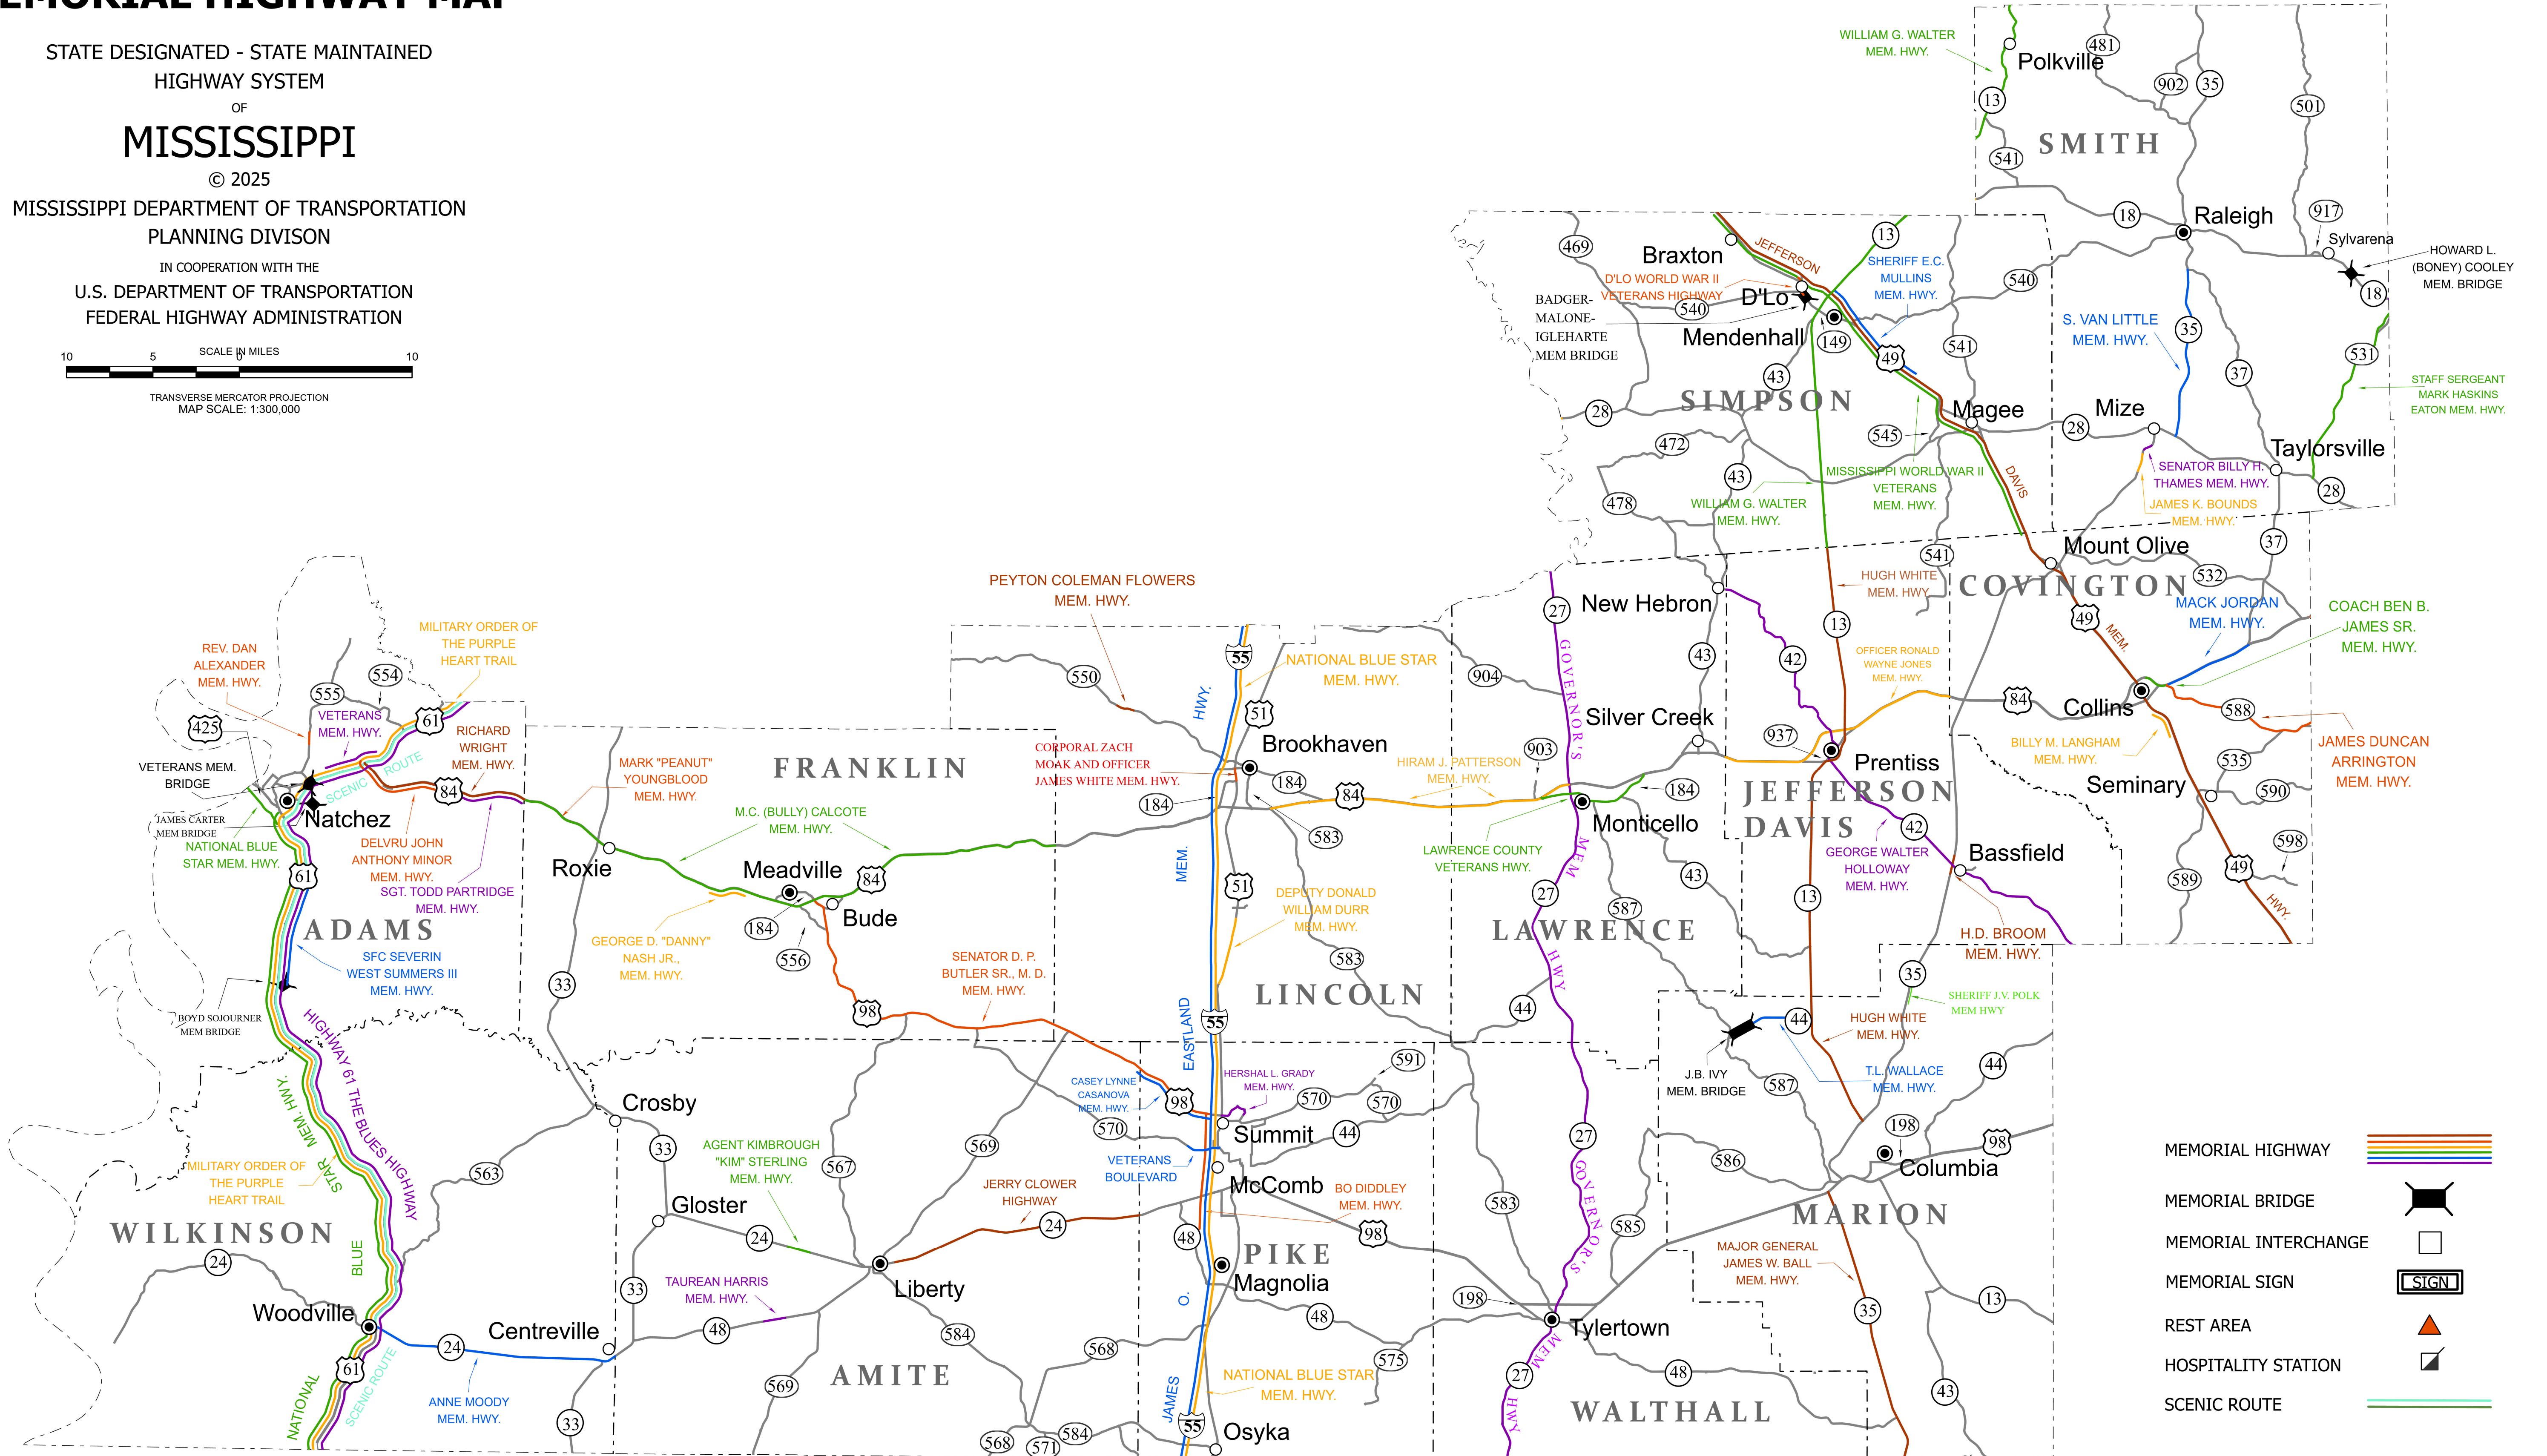

DISTRICT 7 MEMORIAL HIGHWAY MAP

STATE DESIGNATED - STATE MAINTAINED
HIGHWAY SYSTEM

OF
MISSISSIPPI

© 2025

MISSISSIPPI DEPARTMENT OF TRANSPORTATION
PLANNING DIVISON

IN COOPERATION WITH THE
U.S. DEPARTMENT OF TRANSPORTATION
FEDERAL HIGHWAY ADMINISTRATION

TRANSVERSE MERCATOR PROJECTION
MAP SCALE: 1:300,000

- MEMORIAL HIGHWAY 
- MEMORIAL BRIDGE 
- MEMORIAL INTERCHANGE 
- MEMORIAL SIGN 
- REST AREA 
- HOSPITALITY STATION 
- SCENIC ROUTE 