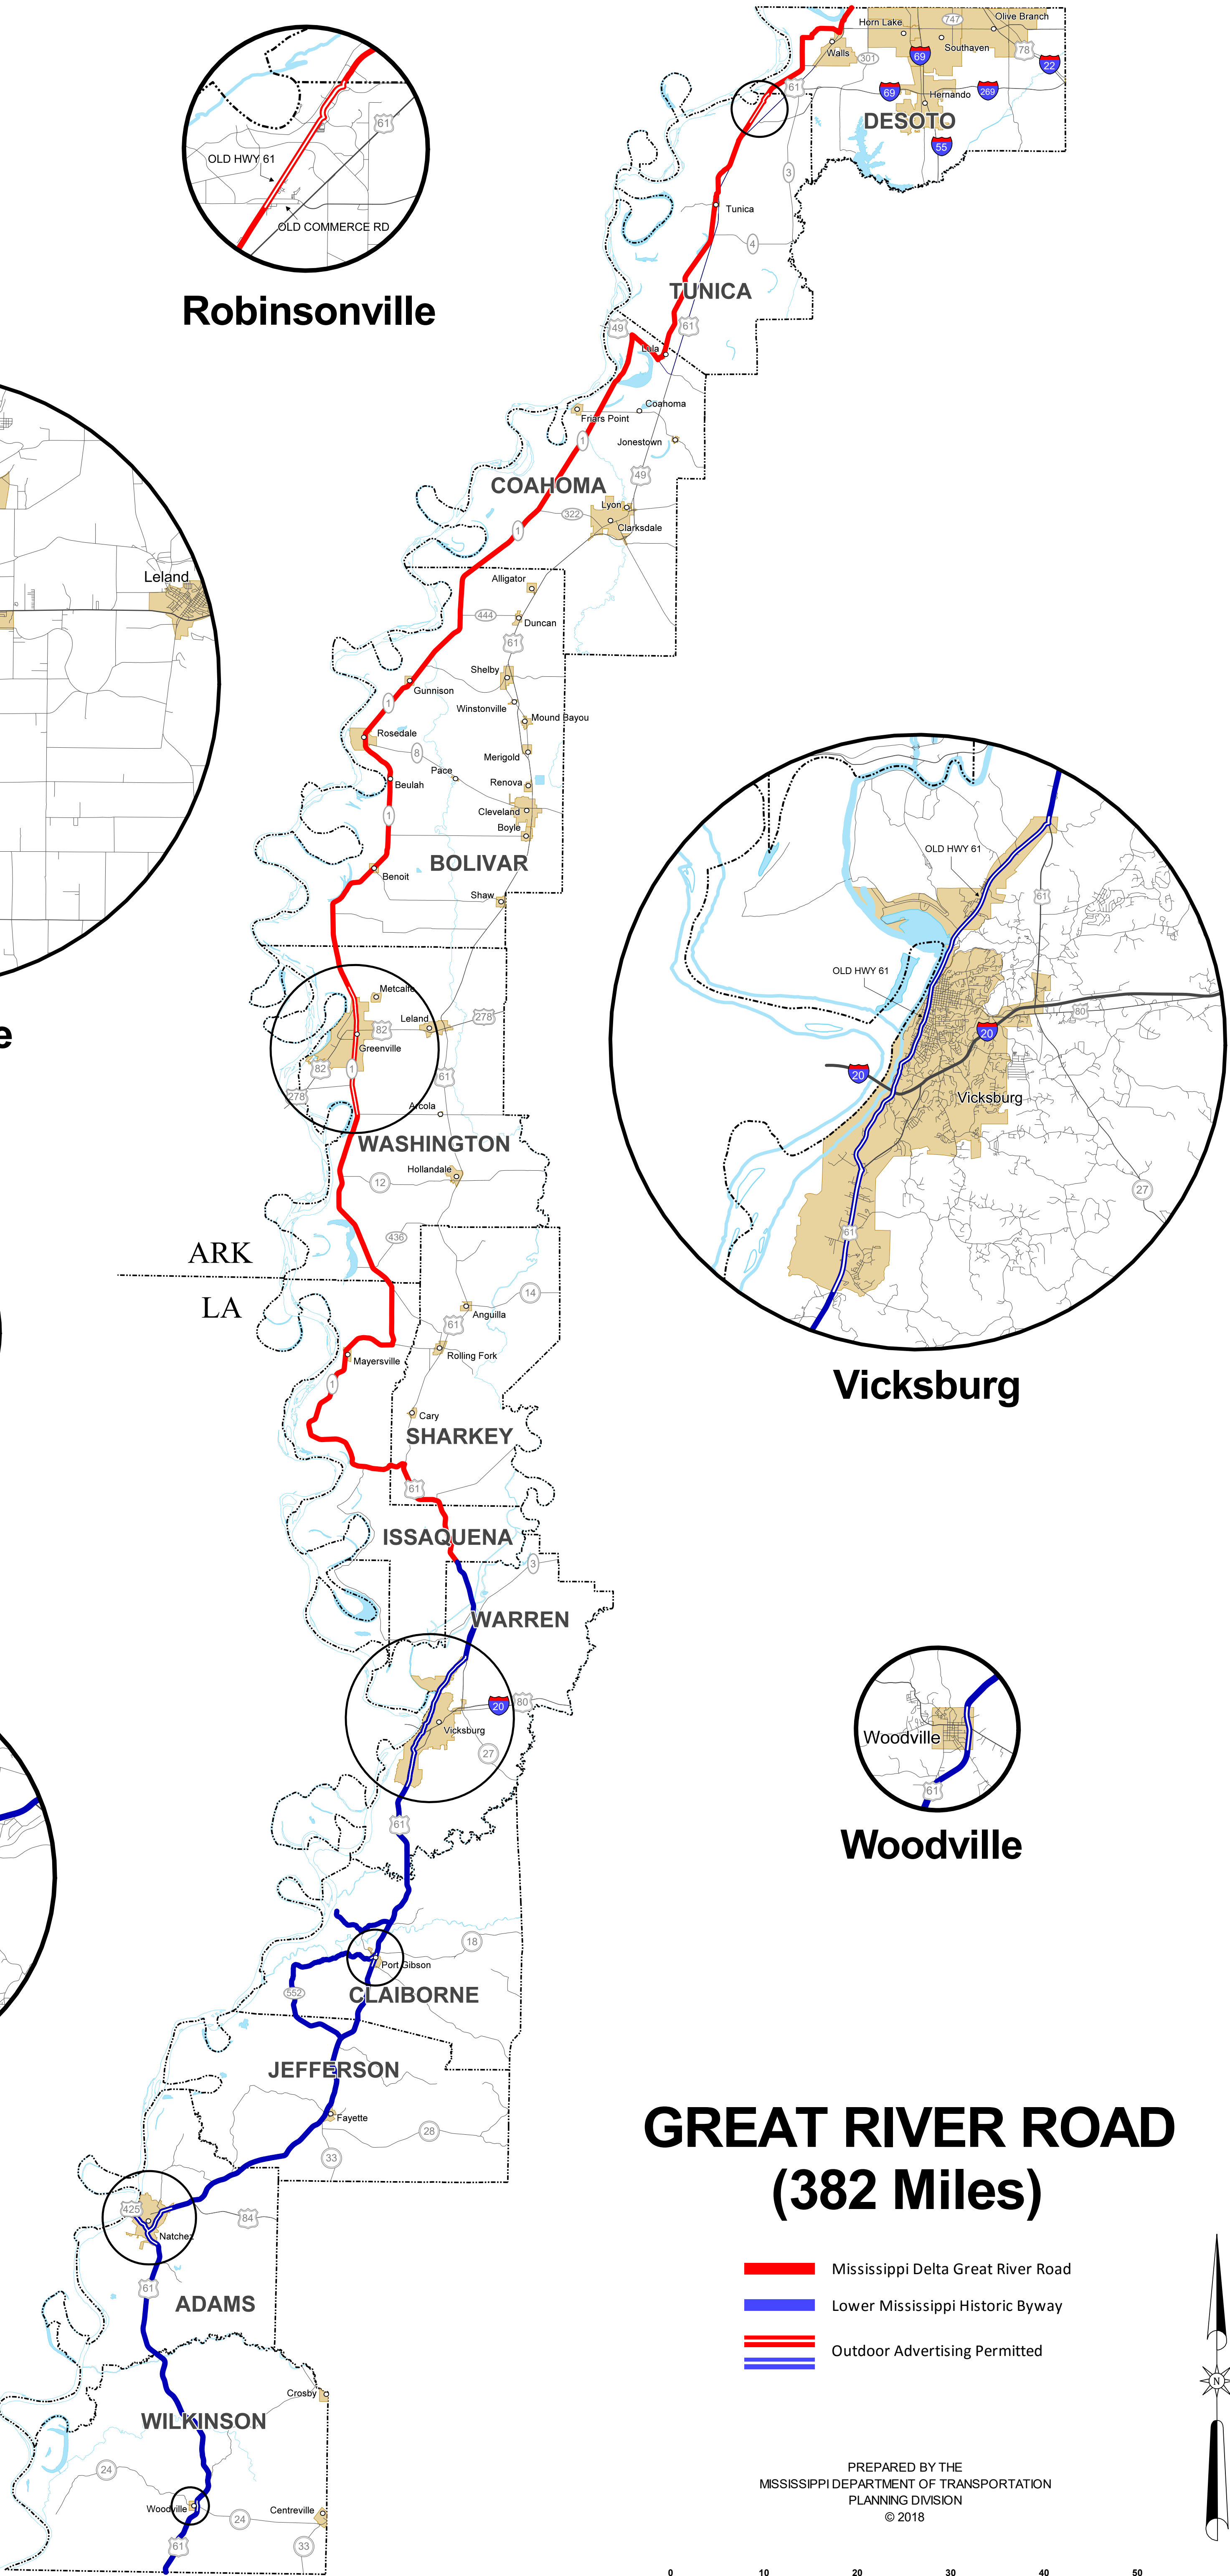

Robinsonville

Greenville

Port Gibson

Natchez

Woodville

**GREAT RIVER ROAD
(382 Miles)**

- Mississippi Delta Great River Road
- Lower Mississippi Historic Byway
- Outdoor Advertising Permitted

PREPARED BY THE
MISSISSIPPI DEPARTMENT OF TRANSPORTATION
PLANNING DIVISION
© 2018