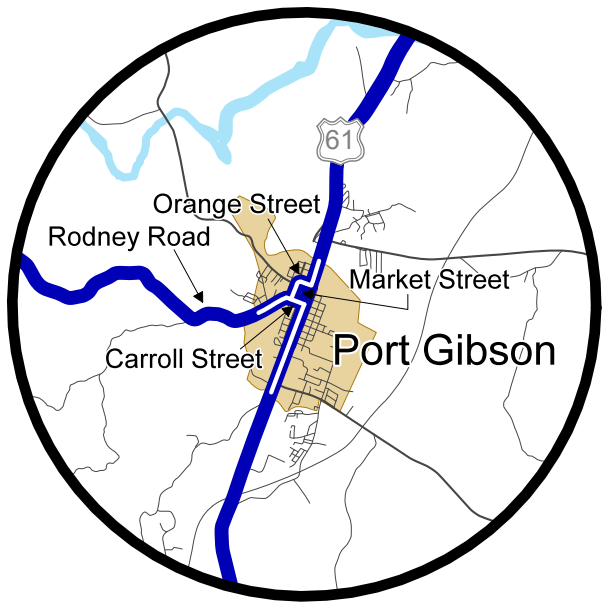

Robinsonville

Greenville

Port Gibson

Natchez

Woodville

**GREAT RIVER ROAD
(382 Miles)**

- Mississippi Delta Great River Road
- Lower Mississippi Historic Byway
- Outdoor Advertising Permitted

PREPARED BY THE
MISSISSIPPI DEPARTMENT OF TRANSPORTATION
PLANNING DIVISION
© 2018