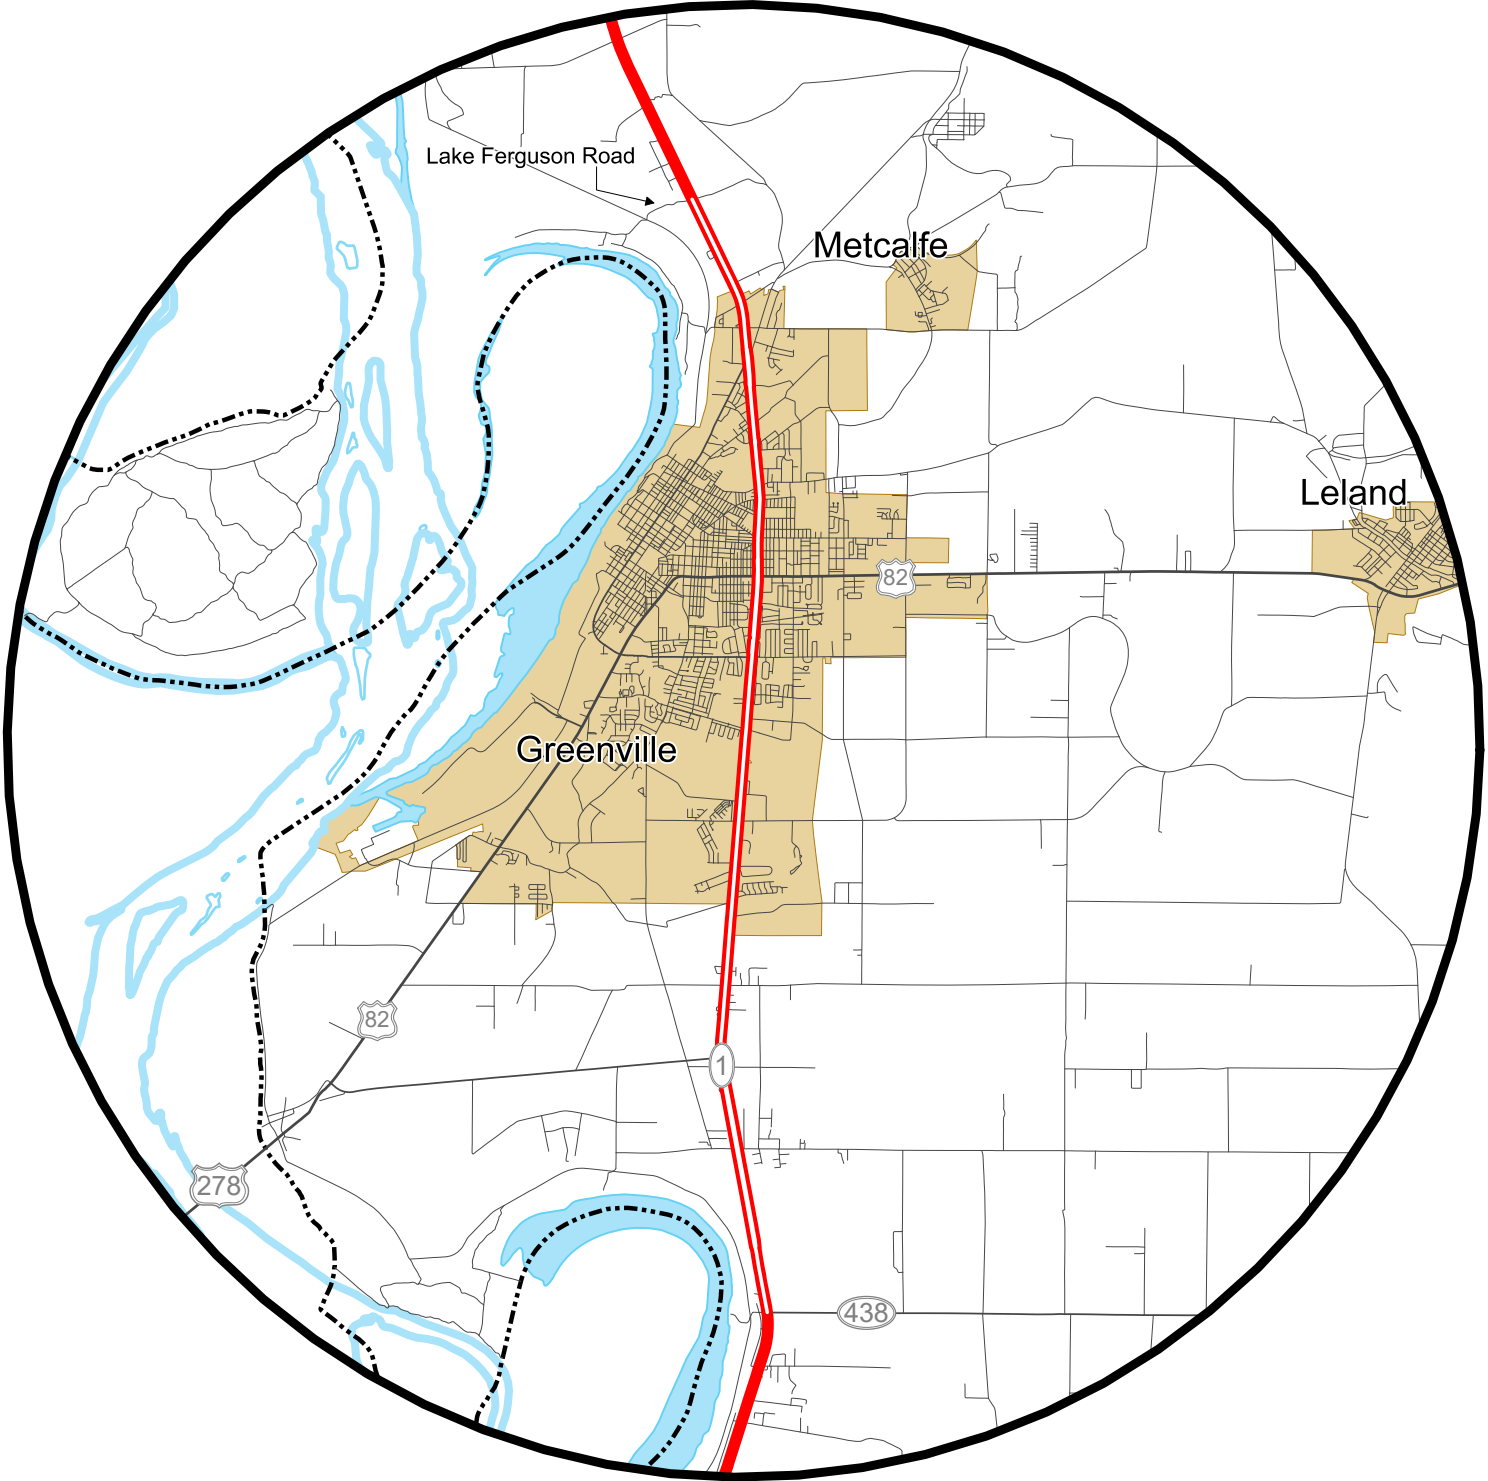

Robinsonville

Greenville

Port Gibson

Natchez

Woodville

**GREAT RIVER ROAD
(382 Miles)**

- Mississippi Delta Great River Road
- Lower Mississippi Historic Byway
- Outdoor Advertising Permitted

PREPARED BY THE
MISSISSIPPI DEPARTMENT OF TRANSPORTATION
PLANNING DIVISION
© 2018