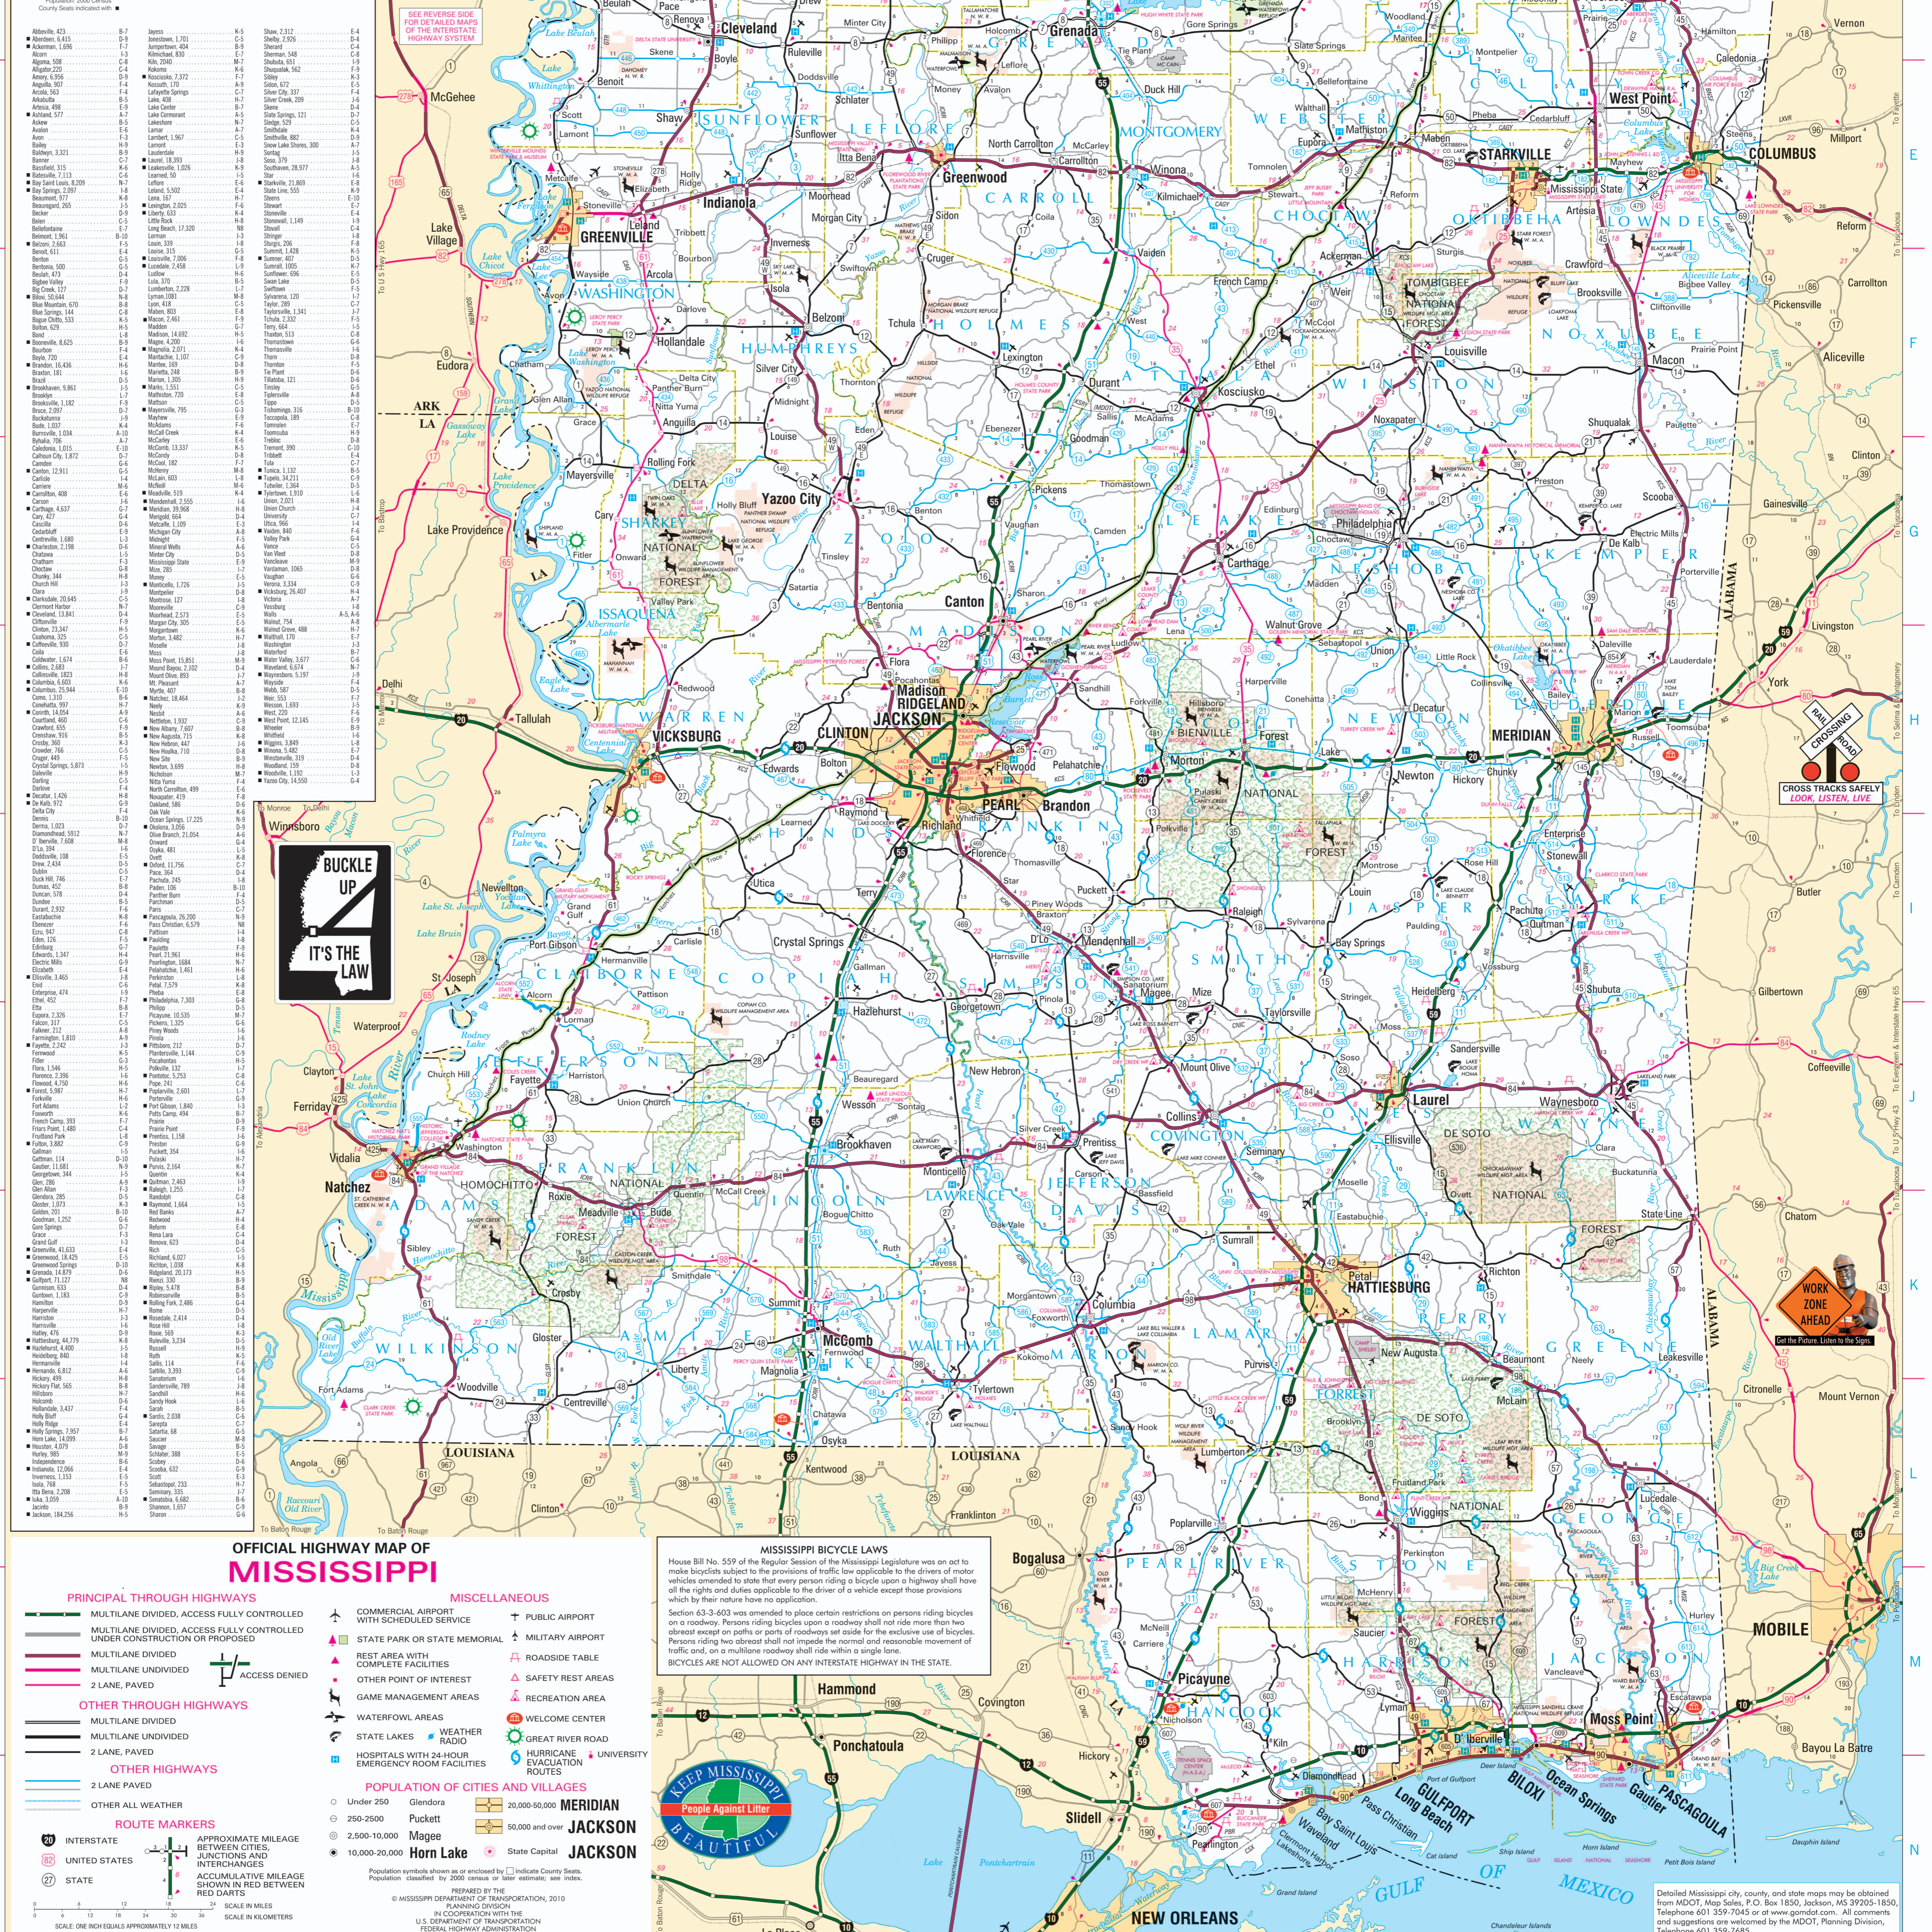

STATE PARKS INDEX KEY. Table listing various state parks in Mississippi with their locations and dates established.

PARKS OF THE PAT HARRISON WATERWAY DISTRICT INDEX KEY. Table listing parks managed by the Pat Harrison Waterway District.

PEARL RIVER BASIN DEVELOPMENT DISTRICT INDEX KEY. Table listing parks in the Pearl River Basin Development District.

CORPS OF ENGINEERS RECREATION AREAS INDEX KEY. Table listing recreation areas managed by the Corps of Engineers.

MILEAGE CHART. Table showing distances between major towns in Mississippi.

TOWNS. Detailed list of towns in Mississippi with their population and county.

COUNTIES. List of counties in Mississippi with their population and area.

CITIES AND TOWNS. List of cities and towns in Mississippi with their population.

OFFICIAL HIGHWAY MAP OF MISSISSIPPI. Legend for road types and symbols used on the map.

MISCELLANEOUS. Legend for symbols representing airports, rest areas, and other points of interest.