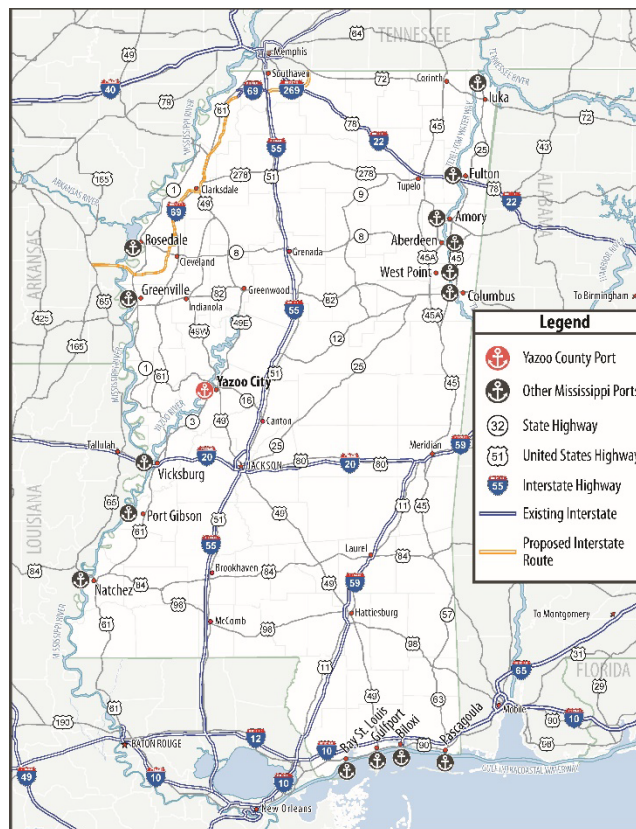

# Yazoo County Port

Connects to the Mississippi River  
and the Inland Waterways at Vicksburg

## Location

City: Yazoo City, MS  
County: Yazoo  
River: Yazoo RM 74.5

## Connectivity

Road: Served by US-49, MS-3, MS-16 and SR-149; 25 miles from I-55 via MS-16  
Rail: Class 1 rail through CN via spur at port

## Available Land

Acreage at and near port site available for development